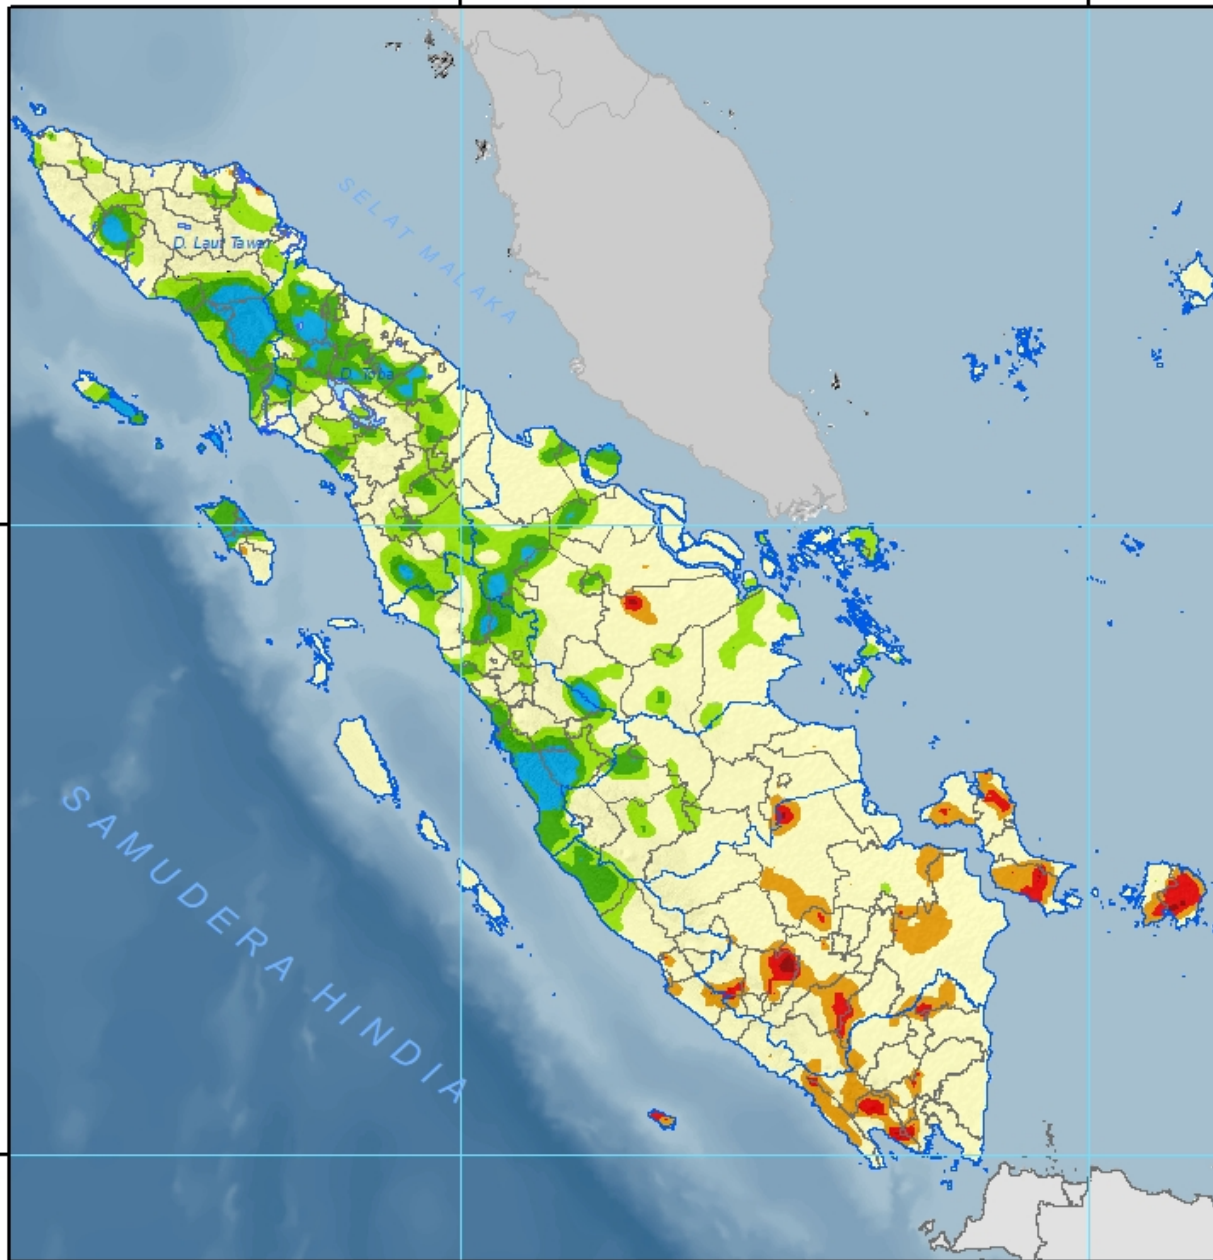

100°0'0"E

107°0'0"E

**STANDARDIZED PRECIPITATION INDEX (SPI)
INDEKS PRE SIPITASI TERSTANDARISASI (SPI)
1 BULANAN
AGUSTUS 2023
SUMATERA**

BADAN METEOROLOGI KLIMATOLOGI DAN GEOFISIKA