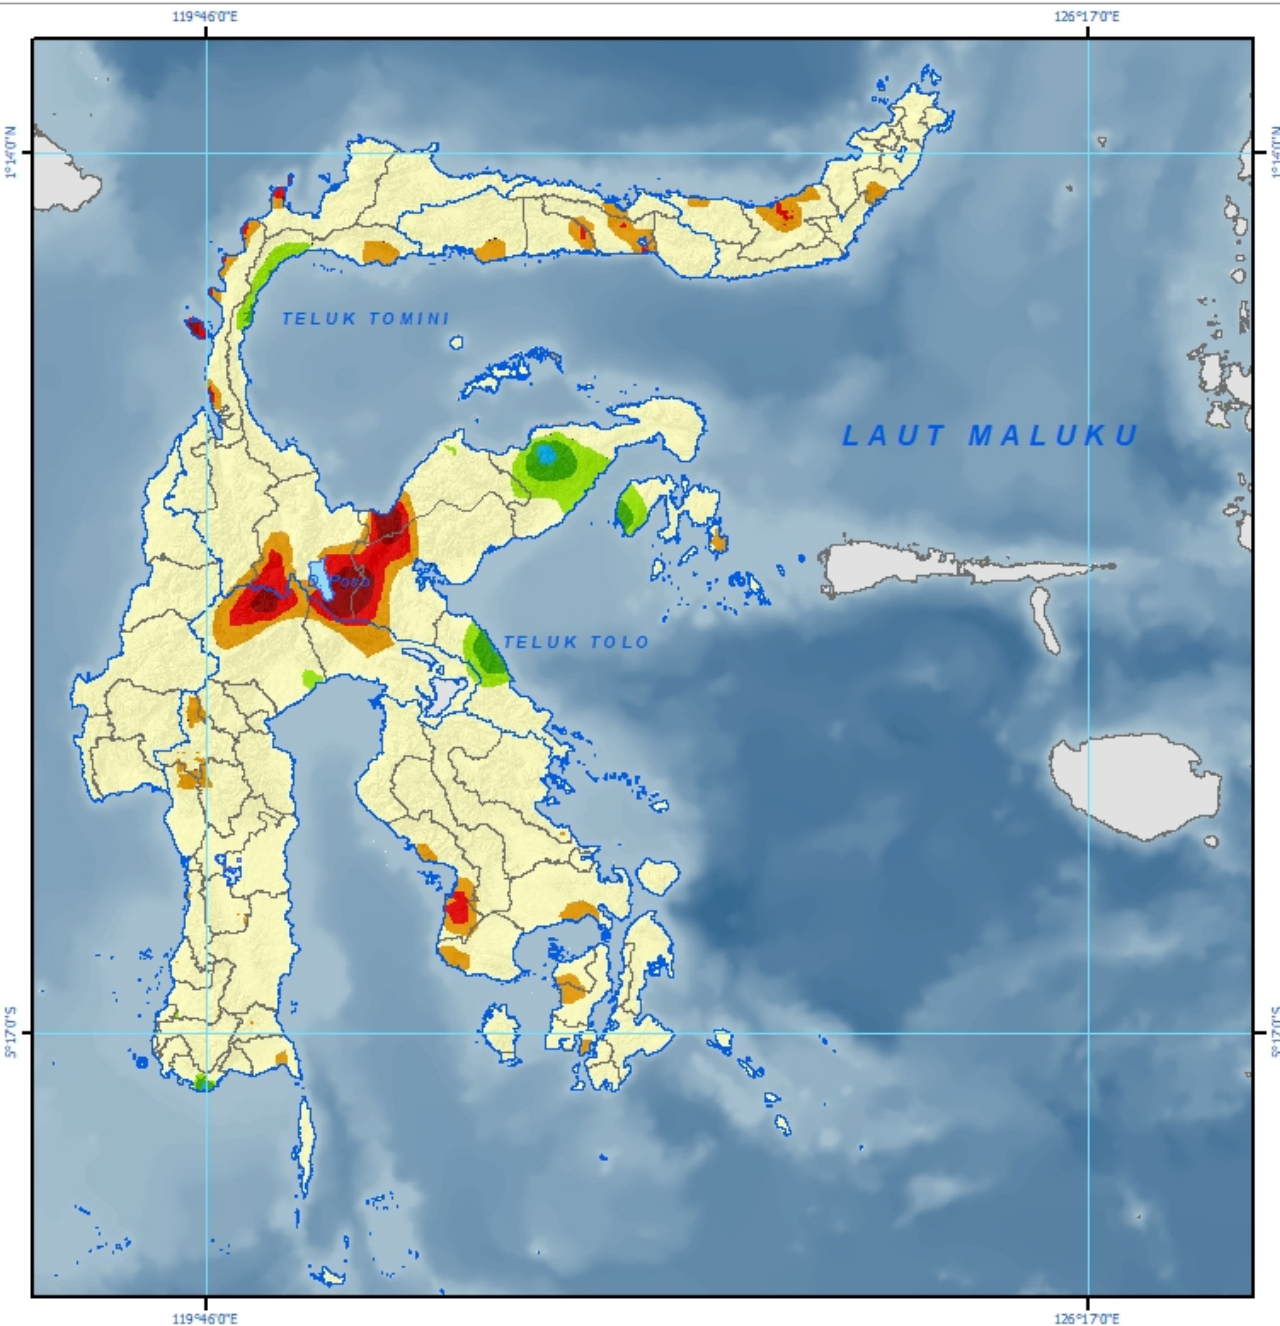

**STANDARDIZED PRECIPITATION INDEX (SPI)
INDEKS PRE SIPITASI TERSTANDARISASI (SPI)
1 BULANAN
AGUSTUS 2023
SULAWESI**

BADAN METEOROLOGI KLIMATOLOGI DAN GEOFISIKA

INFORMATION/ KETERANGAN :

	Province Boundary Batas Propinsi		Extremely Dry Sangat Kering
	District Boundary Batas Kabupaten		Severly Dry Kering
	Water (Rivers, Lakes) Badan Air (Sungai, Danau)		Moderately Dry Agak Kering
			Near Normal Normal
			Moderately Wet Agak Basah
			Very Wet Basah
			Extremely Wet Sangat Basah

Sumber Data :

1. Data Curah Hujan Bulanan BMKG
2. Peta Rupabumi BIG Skala 1 : 250.000