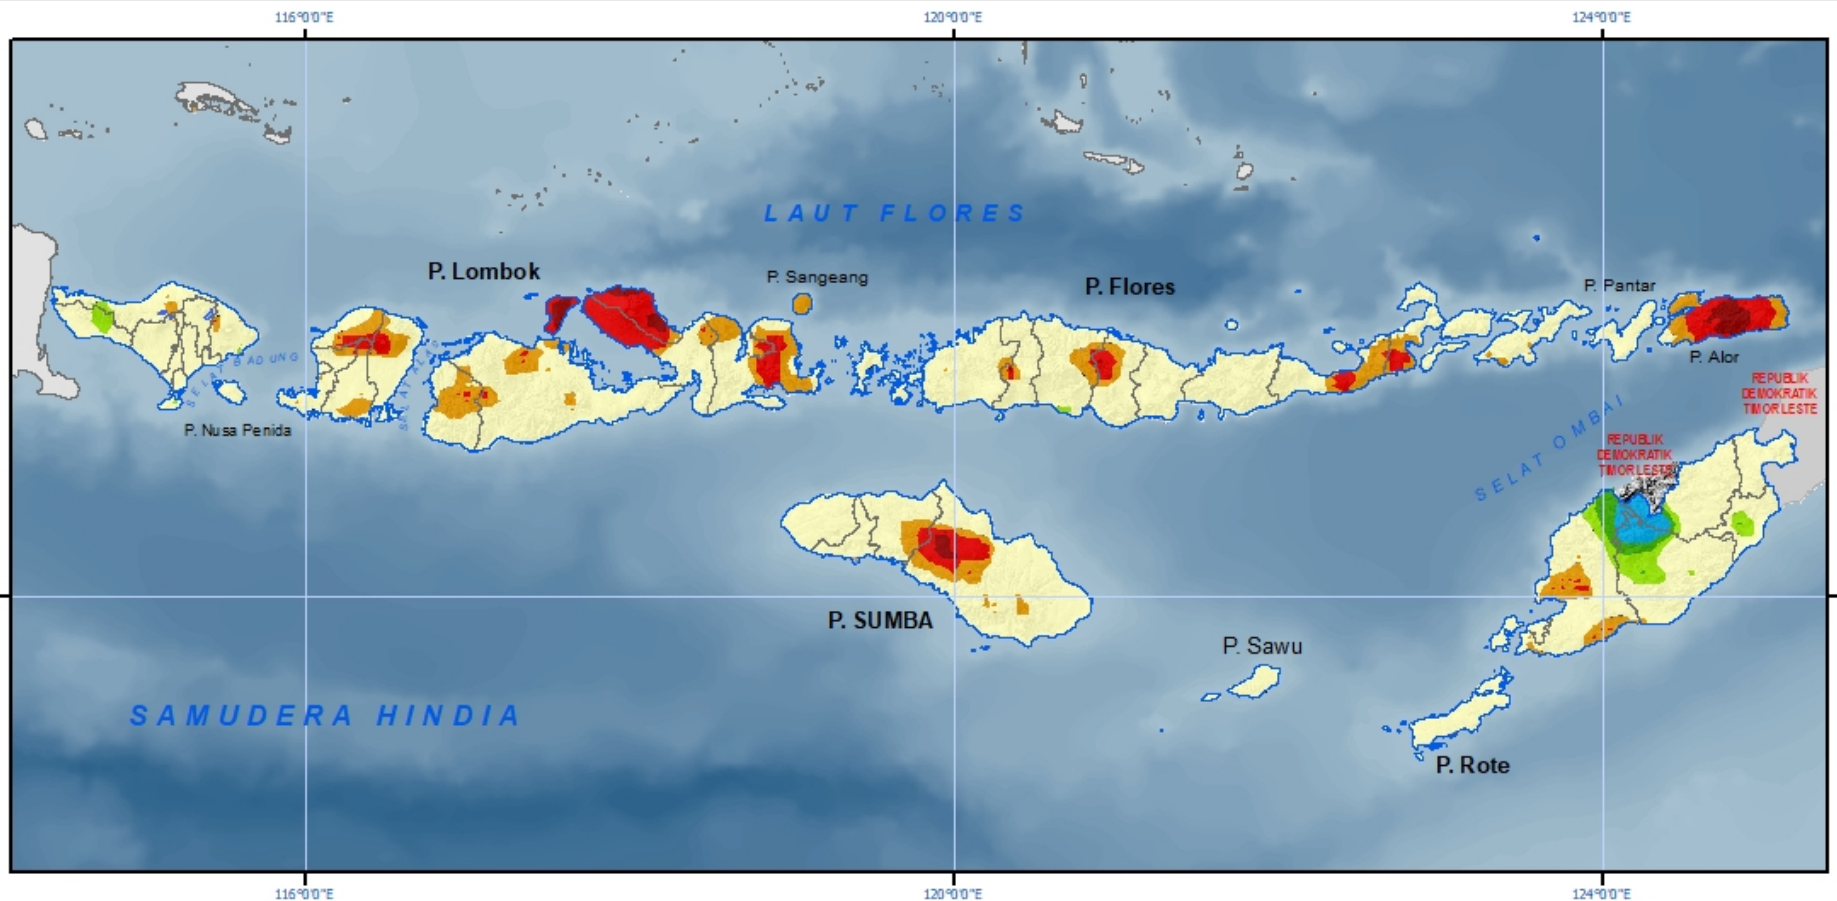

**1-MONTH STANDARDIZED PRE CIPITATION INDEX (SPI)
INDEKS PRE SIPITASI TERSTANDARISASI (SPI) 1 BULANAN
AGUSTUS 2023
BALIDAN NUSA TENGGARA**

BADAN METEOROLOGI KLIMATOLOGI DAN GEOFISKA

INFORMATION/ KETERANGAN :

	Province Boundary Batas Propinsi		Extremely Dry Sangat Kering
	District Boundary Batas Kabupaten		Severly Dry Kering
	Water (Rivers, Lakes) Badan Air (Sungai, Danau)		Moderately Dry Agak Kering
			Near Normal Normal
			Moderately Wet Agak Basah
			Very Wet Basah
			Extremely Wet Sangat Basah