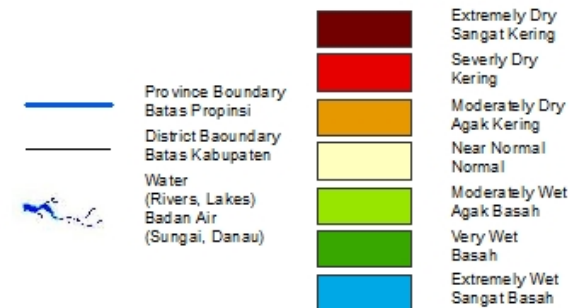

INFORMATION/ KETERANGAN :

Sumber Data :

1. Data Curah Hujan Bulanan BMKG
2. Peta Rupabumi BIG Skala 1 : 250.000

100°0'0"E

107°0'0"E

1°13'0"N

1°13'0"N

5°48'0"S

5°48'0"S