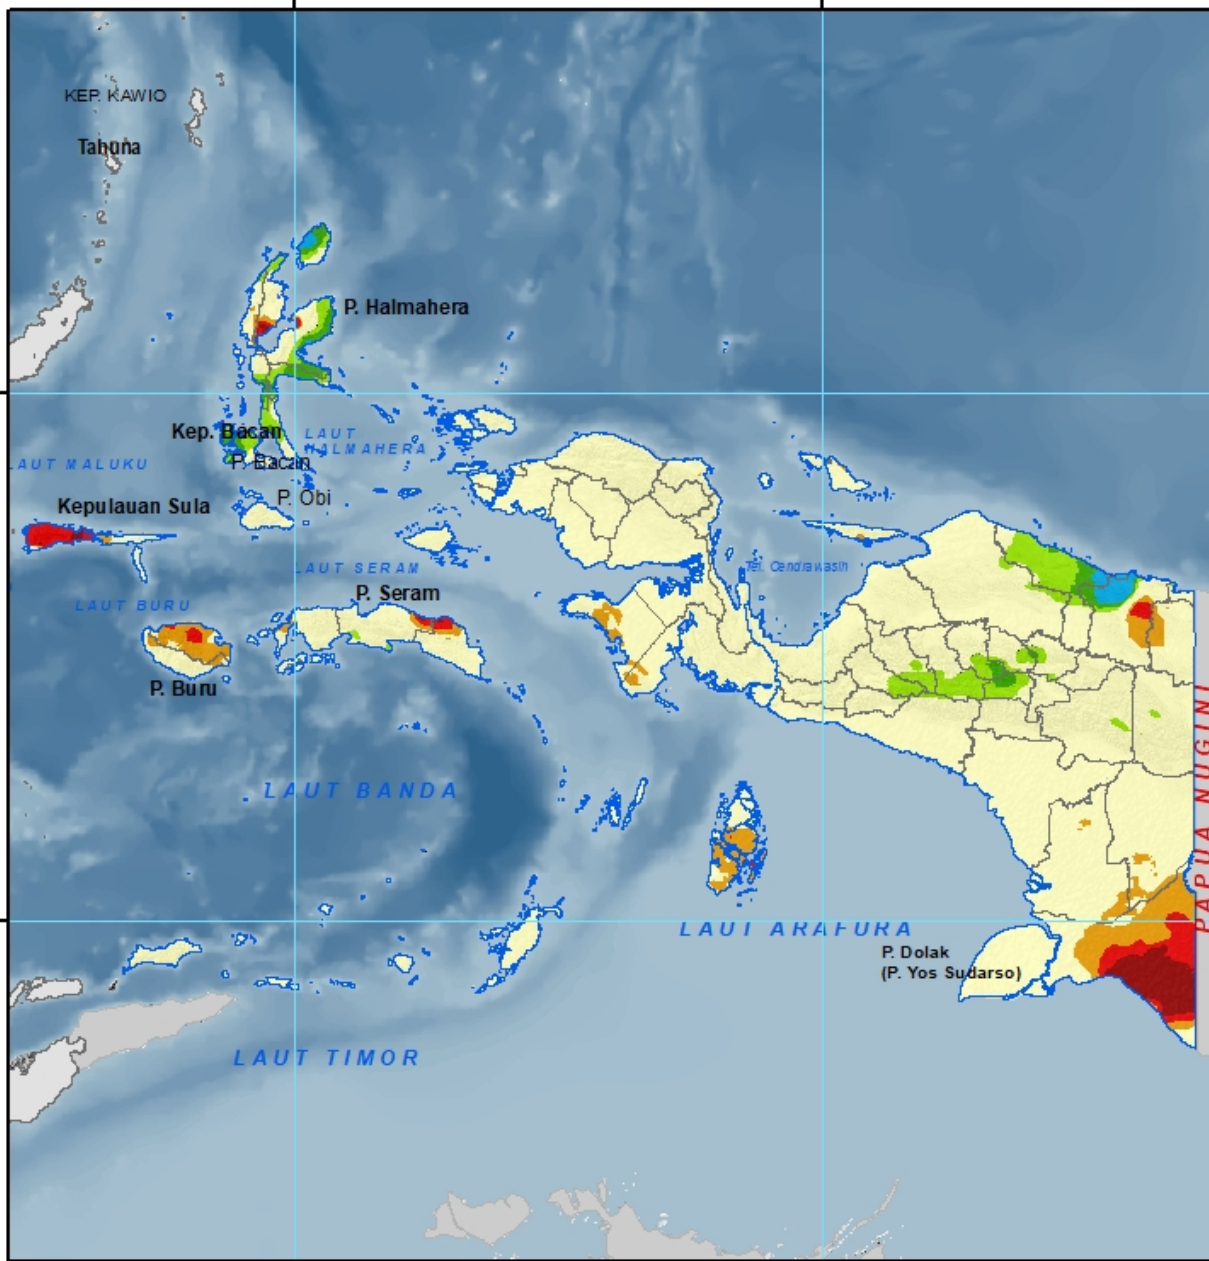

128°11'0"E

135°42'0"E

128°11'0"E

135°42'0"E

**STANDARDIZED PRE CIPITATION INDEX (SPI)
INDEKS PRE SIPITASI TERSTANDARISASI (SPI)
1 BULANAN
AGUSTUS 2023
PAPUA DAN MALUKU**

BADAN METEOROLOGI KLIMATOLOGI DAN GEOFISIKA

INFORMATION/ KETERANGAN :

	Province Boundary Batas Propinsi		Extremely Dry Sangat Kering
	District Boundary Batas Kabupaten		Severely Dry Kering
	Water (Rivers, Lakes) Badan Air (Sungai, Danau)		Moderately Dry Agak Kering
			Near Normal Normal
			Moderately Wet Agak Basah
			Very Wet Basah
			Extremely Wet Sangat Basah

Sumber Data :
1. Data Curah Hujan Bulanan BMKG
2. Peta Rupabumi BIG Skala 1 : 250.000